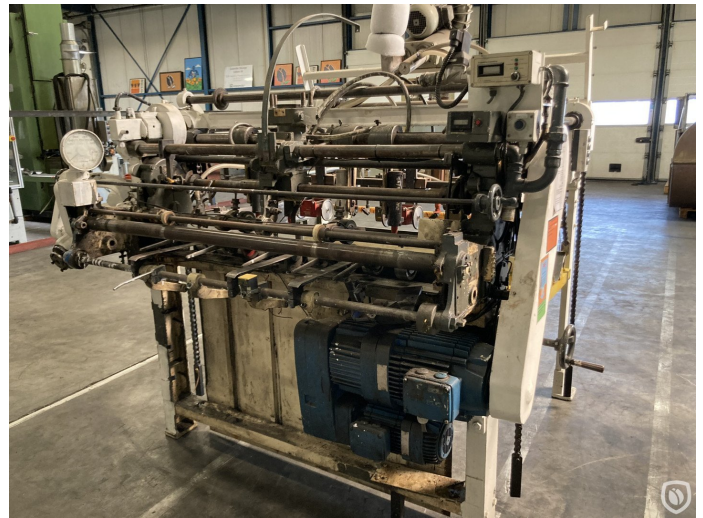

Crabtree TF

sheet feeder

Technical specifications

CazProductNumber CPN	6214
Name	Crabtree TF
Sheet length max.	965 mm
Sheet width max.	1143 mm

Videos

There are no videos available for this product.

Photos

Follow us: