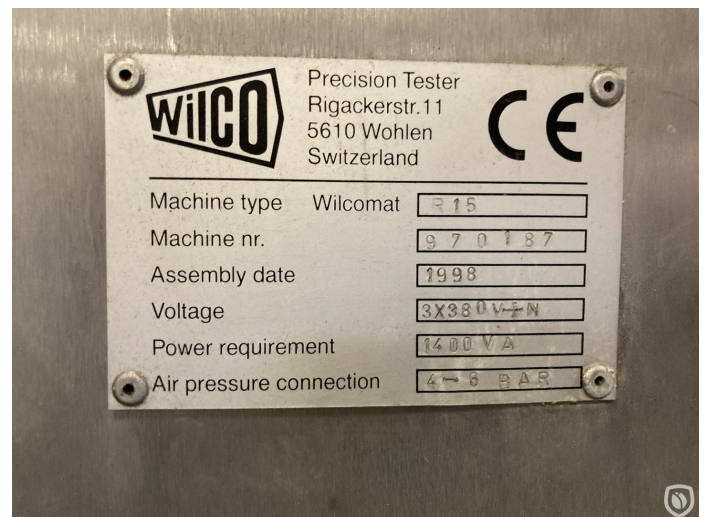

Wilco R15

tester

Technical specifications

CazProductNumber CPN	5850
Name	Wilco R15
Year of Construction	1998
Can height min.	95 mm
Can height max.	320 mm
Speed (up to)	100 cans per minute

Videos

There are no videos available for this product.

Photos

Follow us: